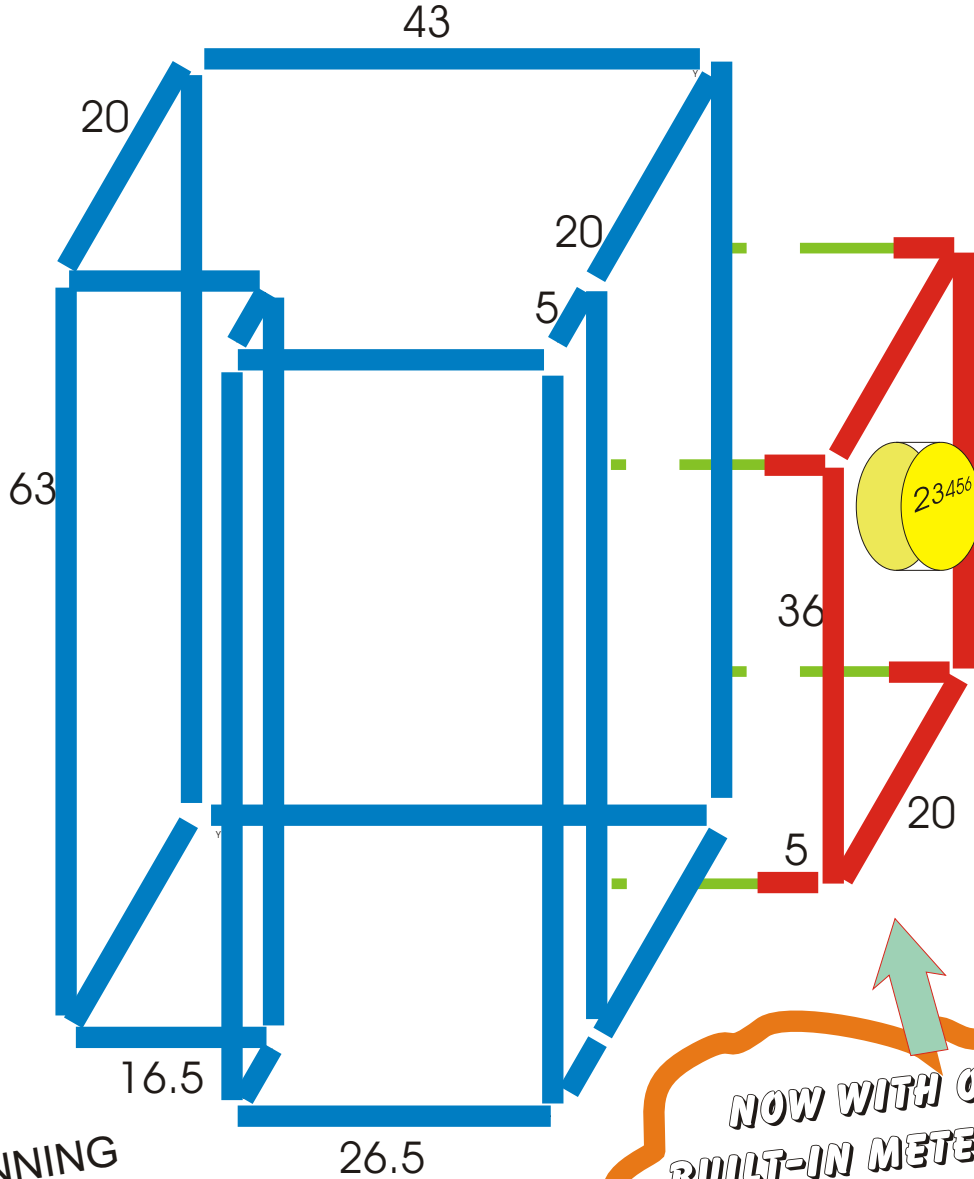

BUILD YOUR OWN 52B CABINET!

SOME PLANNING AND ASSEMBLY REQUIRED

Use 1/2" PVC Tubing and Couplings
All dimensions in inches

Brought to you by:
Jonathan L. Kramer, Esq.
Kramer Telecom Law Firm, P.C.
(310) 312-9900
TelecomLawFirm.com